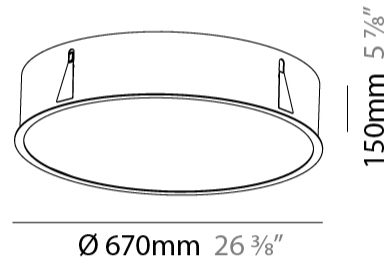

GENERAL

Series: Sign
Brand: Prolicht
Division: Architectural
Mounting Type: Recessed
Mounting Location: Ceiling
Subcategory: Ambient

PHYSICAL

Shape: Round
Diameter (mm): 670
Diameter (in): 26 ³/₈
Height (mm): 150
Height (in): 5 ⁷/₈
Ceiling Thickness (mm): 10 / 12 / 15 / 25
Ceiling Thickness (in): 3/8 or 1/2 or 9/16 or 1
Min. Recessing Depth (mm): 160
Min. Recessing Depth (in): 6 ⁵/₁₆
Light Distribution: Direct
Weight (kg): 8.574
Weight (lbs): 18.9
Diffuser: [PMMA - Opal or Micro-Prism](#)
Fixture Finish: [SSR / BKV / CWI / CRY / HAB / UFT / ITA / RUA / FTG / MYG / LOD / PUS / FRO / FUP / KIA / POP / BLS / SPG / MEY / GOH / GUM / CHC / COM / ABZ / JAG / OBR / MOS / ROR](#)
Fixture Material: Extruded Aluminum / Steel
Cut-out Measurements: 658mm / 25 7/8"

ELECTRICAL

Lamp Type: LED (Zhaga Standard)
Input Wattage (W): 66.5
Total Output Wattage (W): 57
Dimming: [Tri-Mode (Non-Dimming and Phase Dimming (120Vac only) and 0-10V Dimming)](#)
Driver Included: Yes
Driver Location: Integrated
Driver Type: Constant Current - Universal
Driver Class: Class 2
Input Voltage (V): 120 - 277
Constant Current (MA): 500

LED

Color Temperature (°K): [3000 / 4000](#)
Max. Delivered Lumen (lm): 5880 / 6321 / 6450
Lamp Life (hrs): 50000

OPTICAL

RATINGS AND CERTIFICATIONS

Certified By: Certified for North American Standards
IP rating: IP20